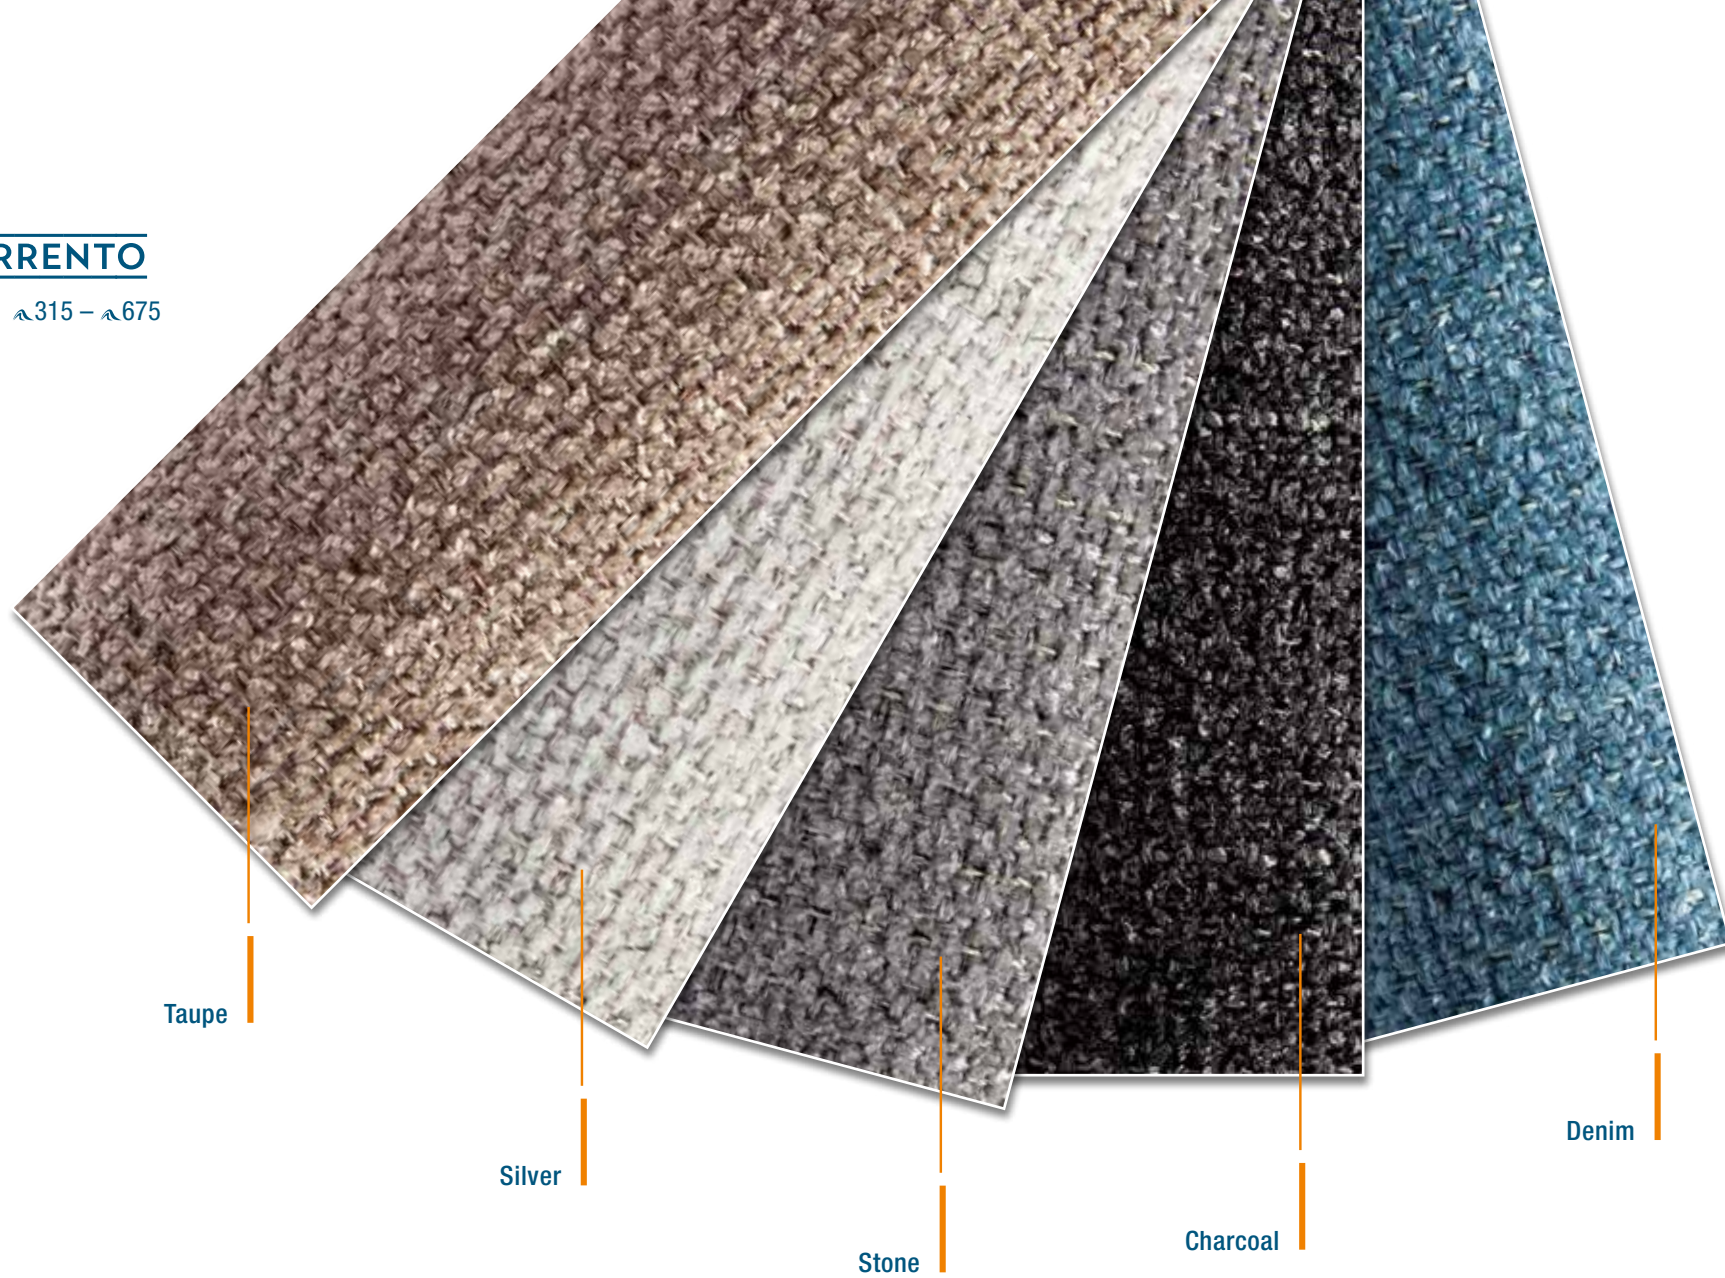

SORRENTO

Option 315 – 675

Taupe

Silver

Stone

Charcoal

Denim