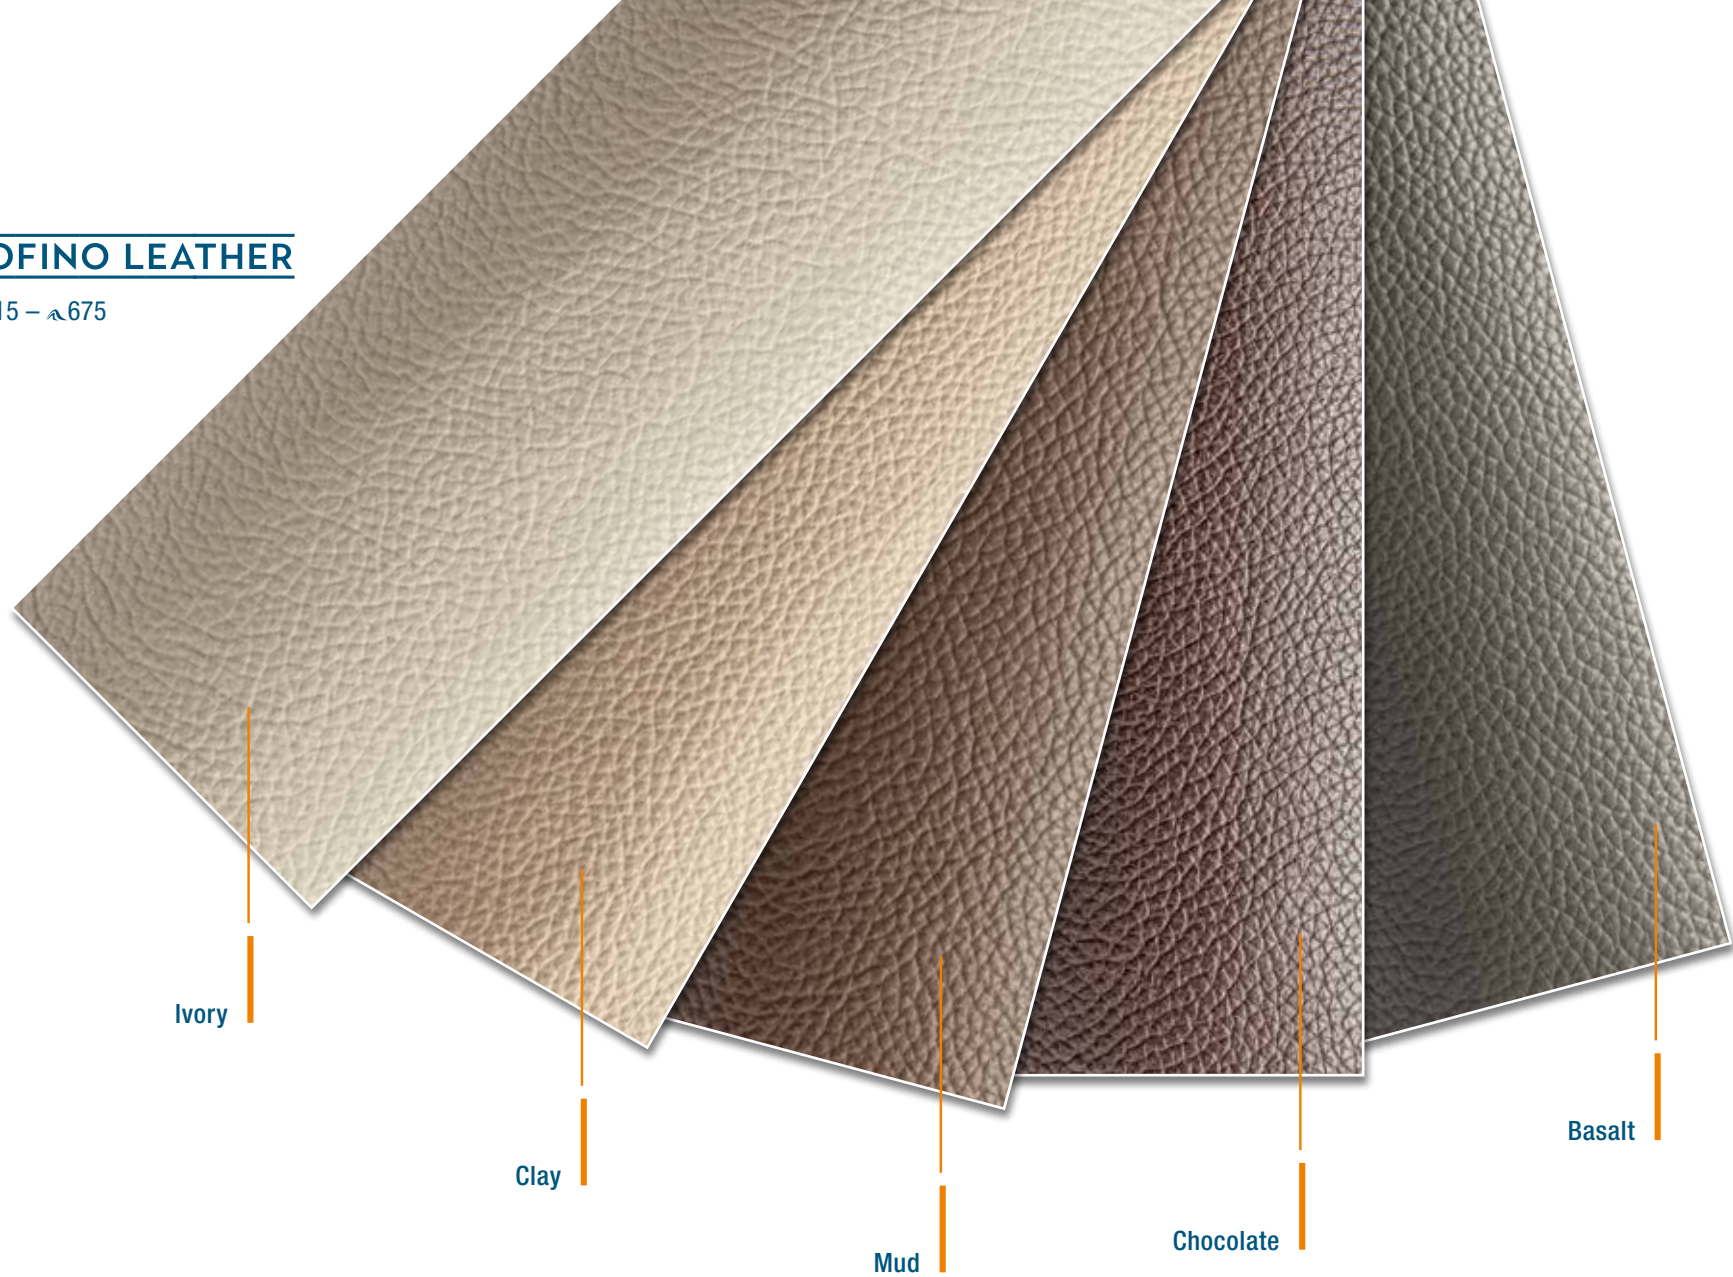

Option 315 – 675

Almond

Bronze

Rock Island

Black Truffle

Husky

PORTOFINO LEATHER

Option 315 – 675