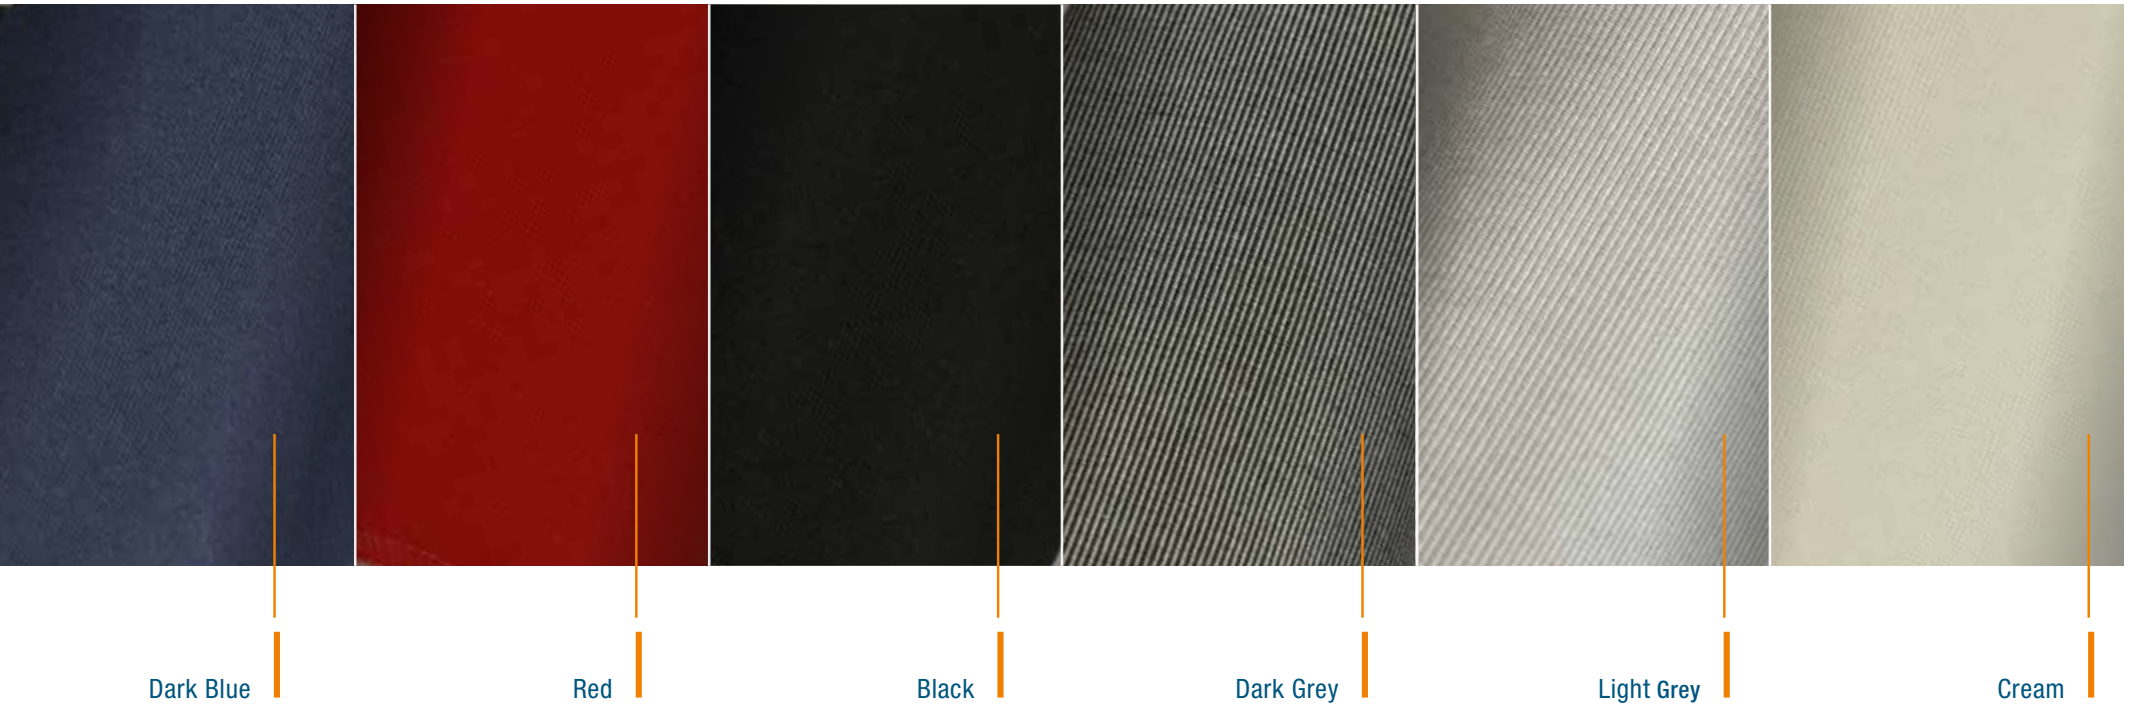

CUSHIONS COCKPIT Option $\text{R}315 - \text{R}675$

CUSHIONS HELMSMAN SEATS Option $\text{R}388 - \text{R}588$

CUSHIONS WETBAR Option $\text{R}460 - \text{R}588$

SUNBED CUSHIONS COACH ROOF Option $\text{R}388 - \text{R}588$

SUNBED CUSHIONS FOREDECK Option $\text{R}548 - \text{R}675$