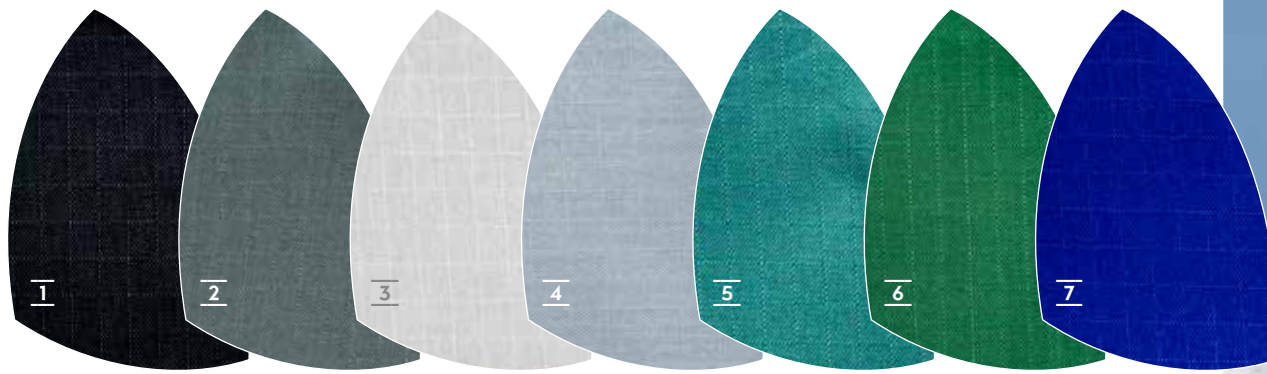

52 colours according to Alexseal Premium Topcoat Color selection.

24 colours according to Alexseal Metallic Base Coat Color selection.

Options Painted Metallic or non Metallic

Hanse T-Top 460, 510 – 675

COACH ROOF - SIDE DECK - COCKPIT BENCHES

TEAK

Option
€ 315 – € 675

SYNTHETIC TEAK

Options € 315 – € 675

- 1 Teak Black 2 Teak Grey 3 Teak White
- 4 Weathered Black 5 Weathered White
- 6 Scrubbed Black 7 Scrubbed Grey 8 Scrubbed White

Options 315 - 675