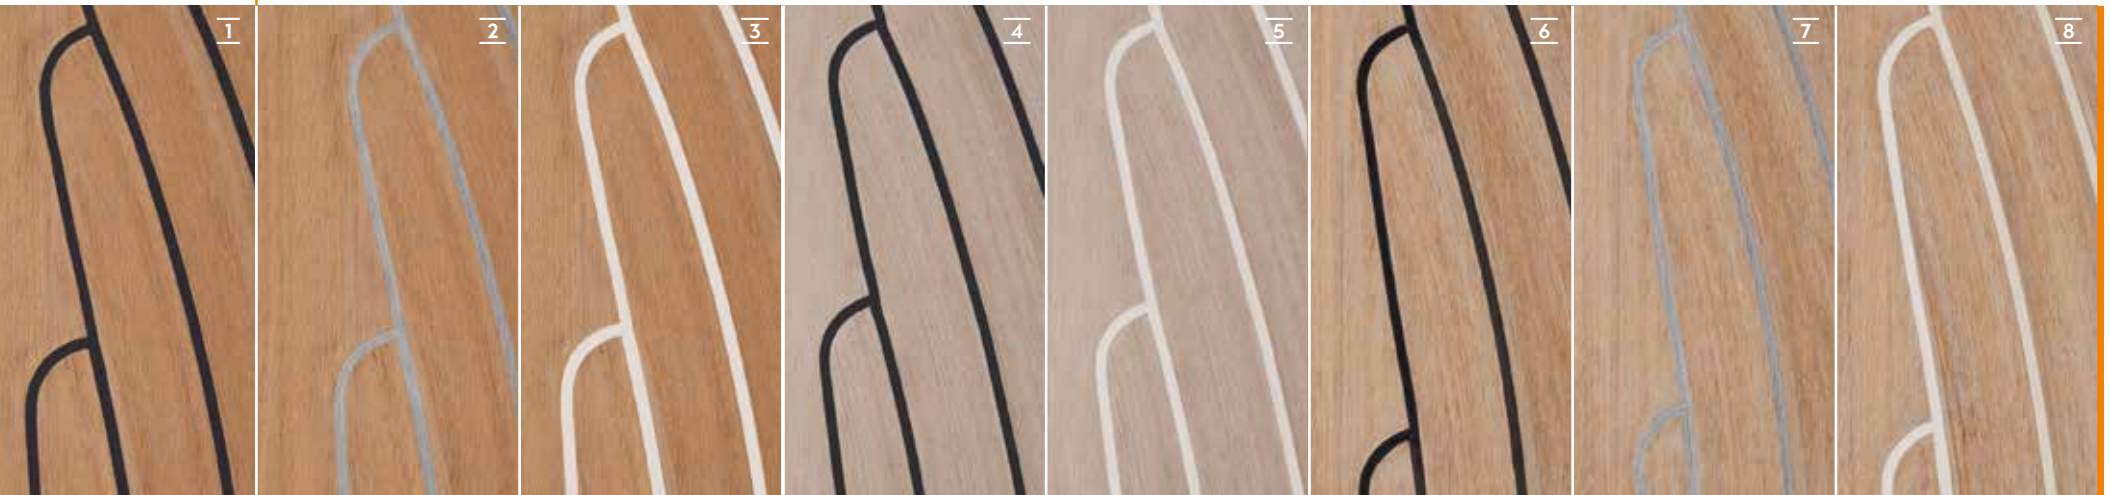

TEAK

Option
€ 315 – € 675

SYNTHETIC TEAK

Options € 315 – € 675

- 1 Teak Black 2 Teak Grey 3 Teak White
- 4 Weathered Black 5 Weathered White
- 6 Scrubbed Black 7 Scrubbed Grey 8 Scrubbed White

Options 315 - 675