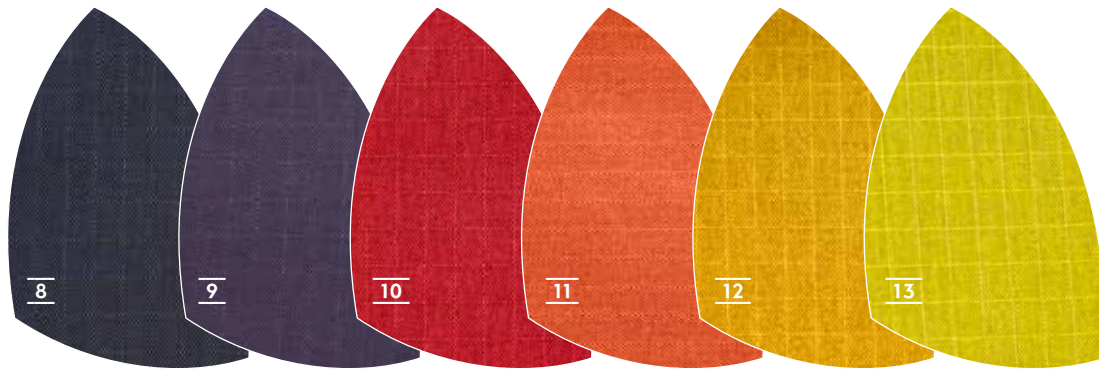

52 colours according to Alexseal Premium Topcoat Color selection.

24 colours according to Alexseal Metallic Base Coat Color selection.

Options Painted Metallic or non Metallic

Hanse T-Top 460, 510 – 675

COACH ROOF - SIDE DECK - COCKPIT BENCHES

TEAK

Option
€ 315 – € 675

SYNTHETIC TEAK

Options € 315 – € 675

- 1 Teak Black 2 Teak Grey 3 Teak White
- 4 Weathered Black 5 Weathered White
- 6 Scrubbed Black 7 Scrubbed Grey 8 Scrubbed White

Options 315 - 675