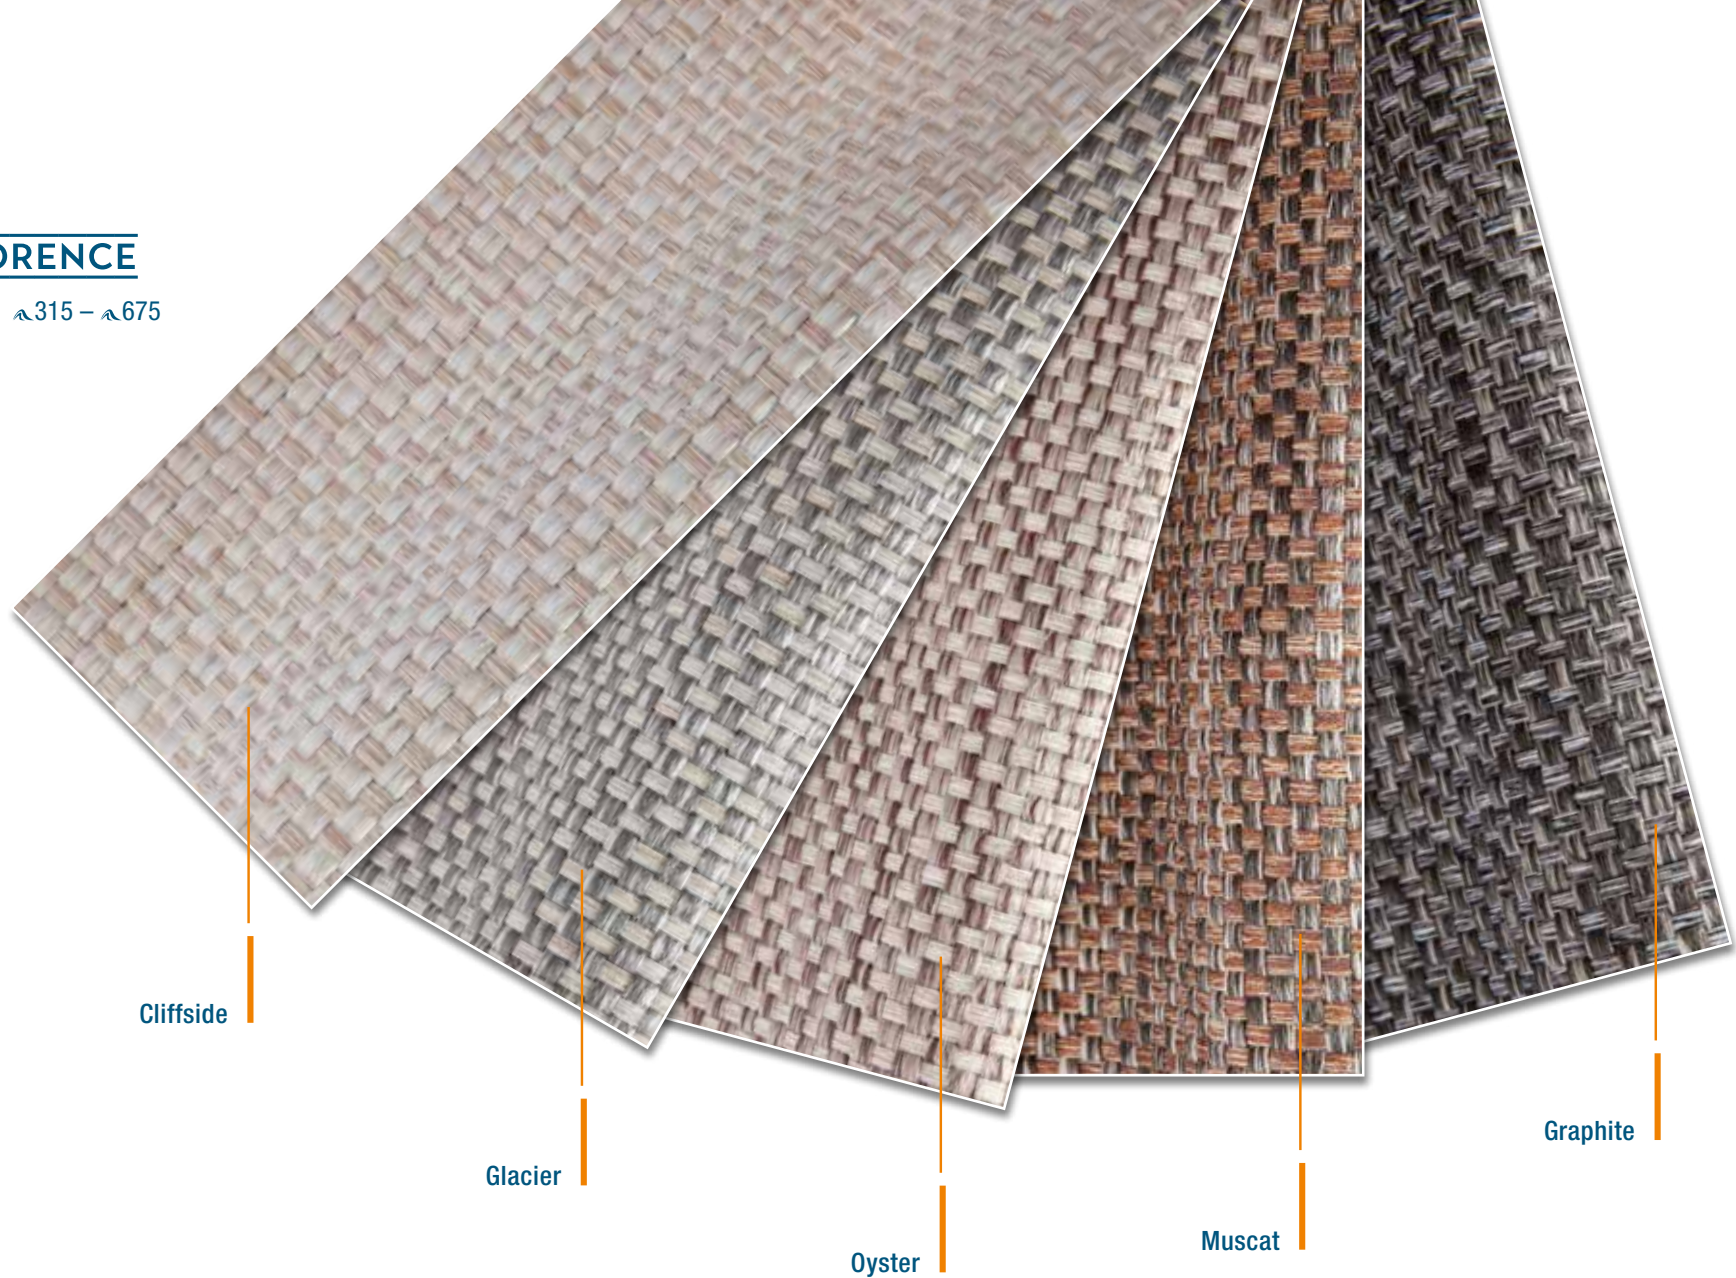

FLORENCE

Option 315 – 675

Cliffside

Glacier

Oyster

Muscat

Graphite