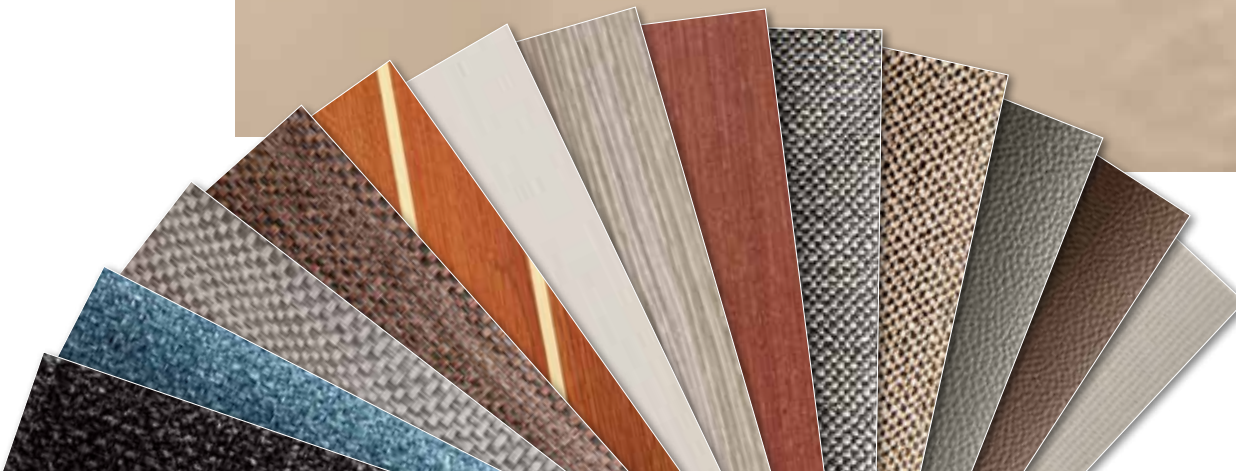

ONE

CHOOSE

ABSOLUTELY UNIQUE YACHT

You won't find any production yacht more customisable than a Hanse. Thanks to the wide range of upholstery, furniture wood and carpets, we offer thousands of individual furnishing arrangements. A wide choice like this is unique in the market.