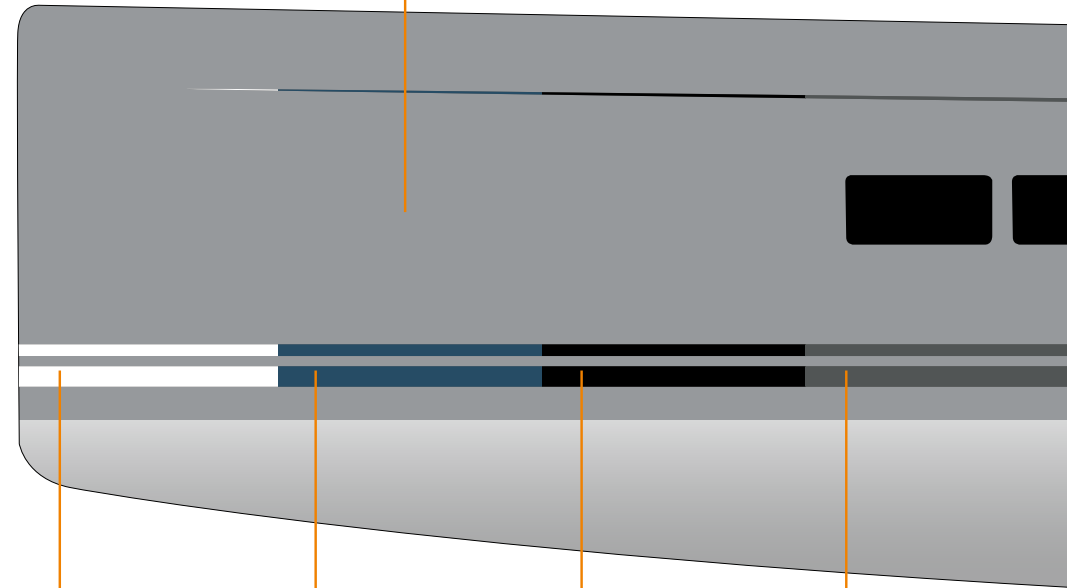

Signal White
RAL 9003
Option

Dark Blue
RAL 5004
Option

Black
RAL 9011
Option

Dark Grey
RAL 7043
Standard

GELCOAT WATER- & COVELINE

~315 – ~675