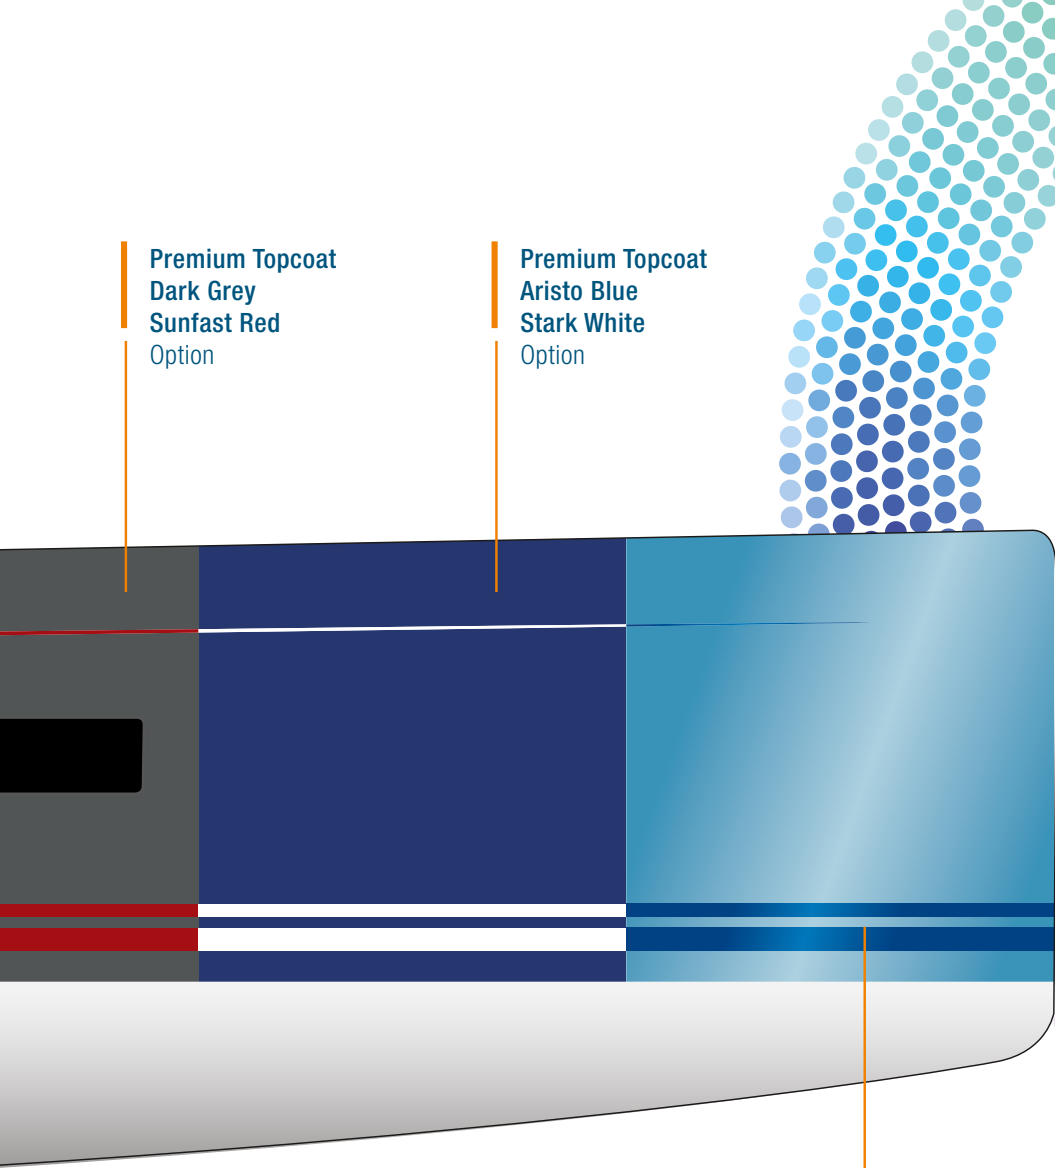

Premium Topcoat
Dark Grey
Sunfast Red
Option

Premium Topcoat
Aristo Blue
Stark White
Option

Metallic Base Coat
Dolphin Blue
Peppermint Blue
Option

PAINTED HULL, WATER- & COVELINE

At Hanse, you can choose from a huge range of different paint colours.
Your dealer will be happy to advise you.

52 colours according to Alexseal Premium Topcoat Color selection.
24 colours according to Alexseal Metallic Base Coat Color selection.

Options Painted Metallic or non Metallic
Hull, Waterline & Coveline ~460 – ~675