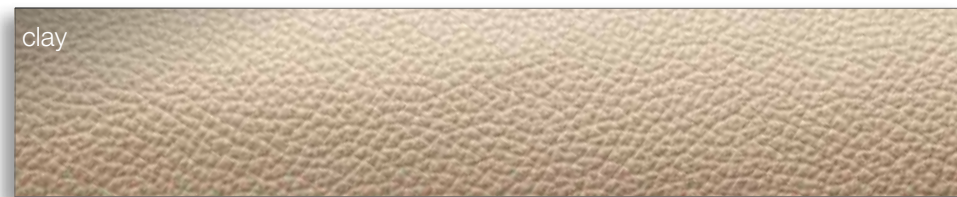

OPTIONS for Dehler 34 & 42

Mix and match as you wish: All upholstery can be matched with the following piping colours: blue, red, black, silver and gold.

INTERIOR | UPHOLSTERY ADRIATIC LEATHER

OPTIONS for Dehler 29, 38SQ & 46SQ