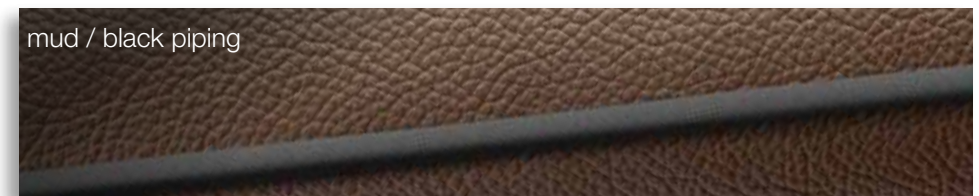

OPTIONS for Dehler 34 & 42

Mix and match as you wish: All upholstery can be matched with the following piping colours: blue, red, black, silver and gold.