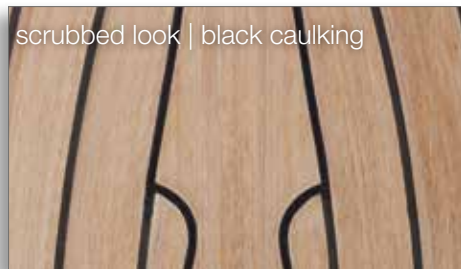

grey RAL 7040

signal white RAL 9003

dark grey RAL 7043

signal white RAL 9003

black RAL 9011

EXTERIOR | PAINTED HULL, WATERLINE & COVELINE

OPTIONS shown are examples

The hull, waterline & coveline can be painted in almost every colour (metallic/non metallic) according to the Alexseal Yacht Coatings Selection. Painted hull, waterline & coveline only available for Dehler 34, 38SQ, 42 & 46SQ.

EXTERIOR | NATURAL TEAK & SYNTHETIC TEAK

NATURAL TEAK

OPTION

SYNTHETIC TEAK

OPTIONS

EXTERIOR | GENNAKER & SPINNAKER

OPTIONS

EXTERIOR | COVERS

MAINDROP, SPRAYHOOD, STEERING WHEEL COVER, COCKPIT TABLE COVER

OPTIONS

light grey

dark grey

cream

black

EXTERIOR | UPHOLSTERY

OPTIONS