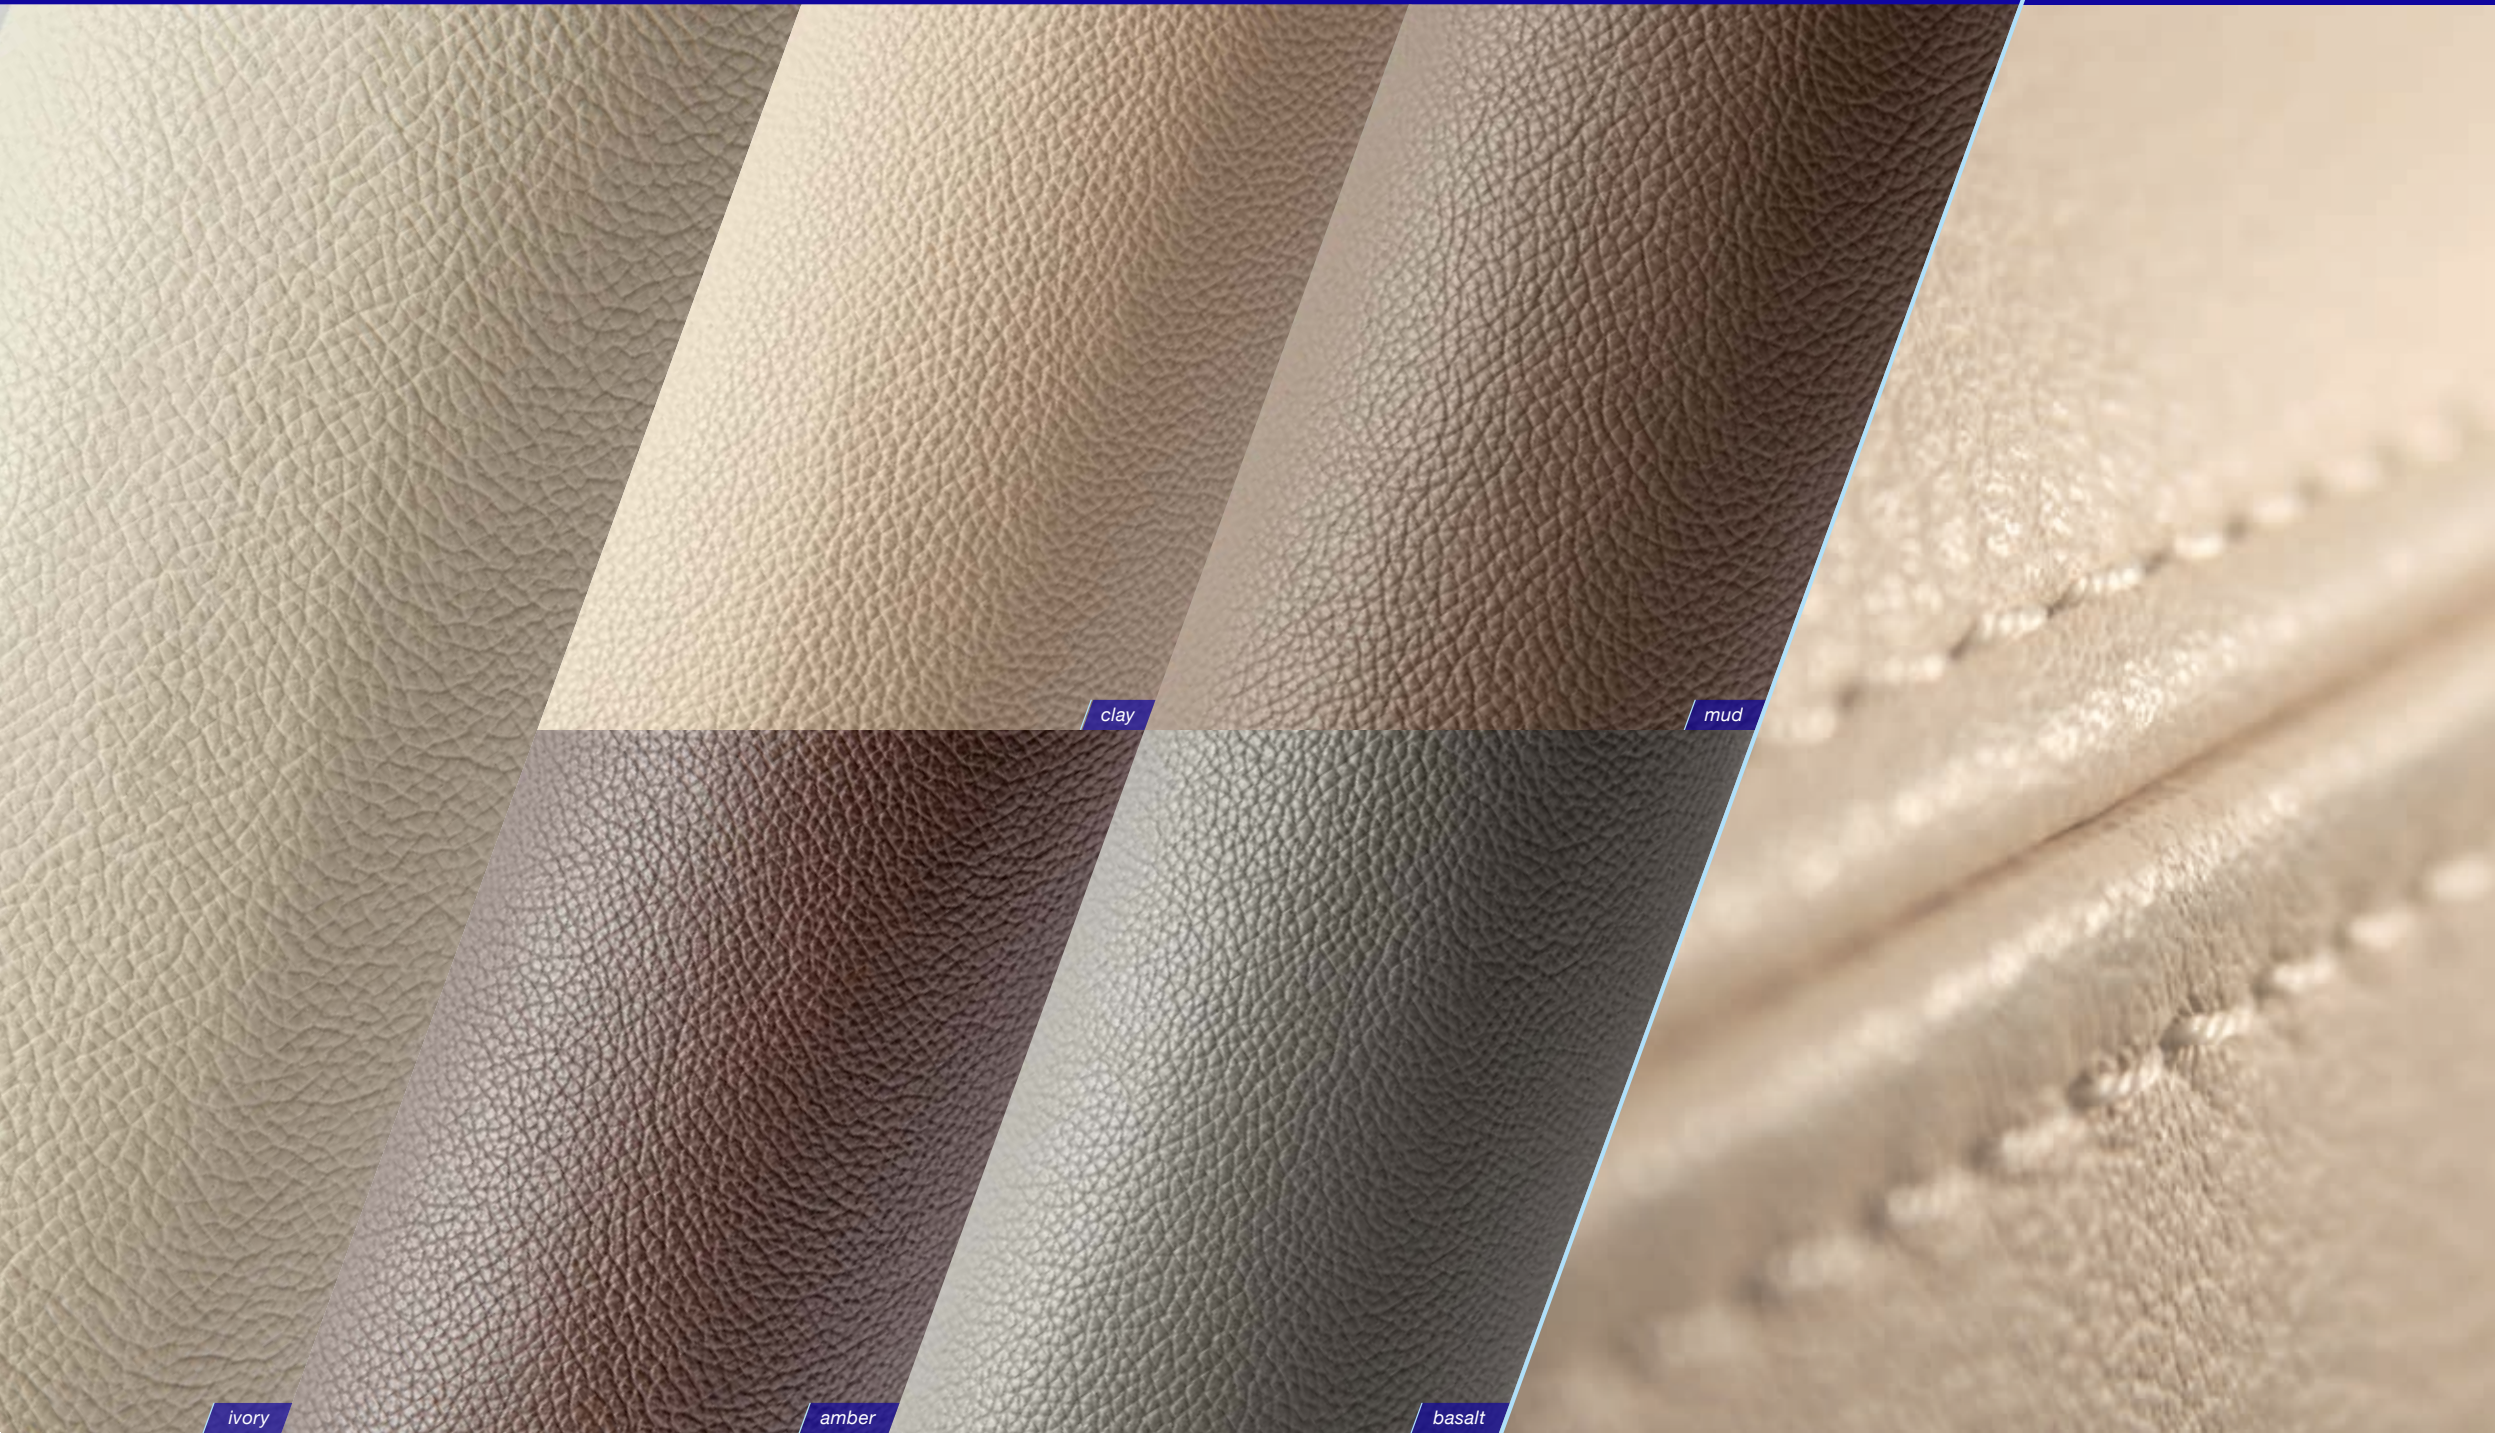

*upholstery - interior
scoop leather*

FJORD

option all models

ivory

amber

clay

mud

basalt