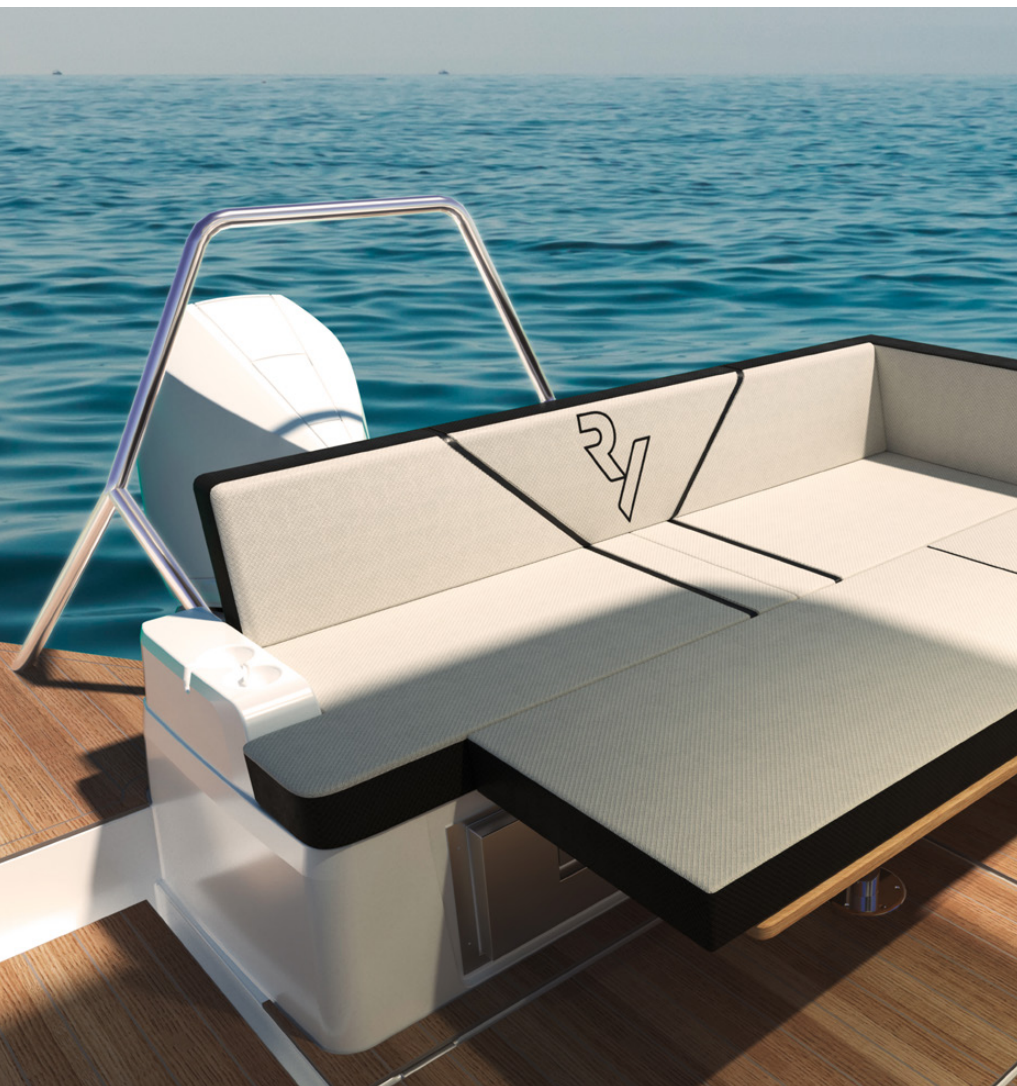

Stone
Option

RY | 280 INDOOR

Shift Ecu, *Oak*, Furniture

Solid Brown, *Walnut*, Flooring

RY | 280 EXCITING OUTDOOR

Dim Grey, Standard for pilot & copilot seat

Marine Salt

Espresso

Cayenne

Olive Grove

Aubergine

RY | 280

EXCITING OUTDOOR UPGRADE BI-COLOR

Dim Grey

Marine Salt

Espresso